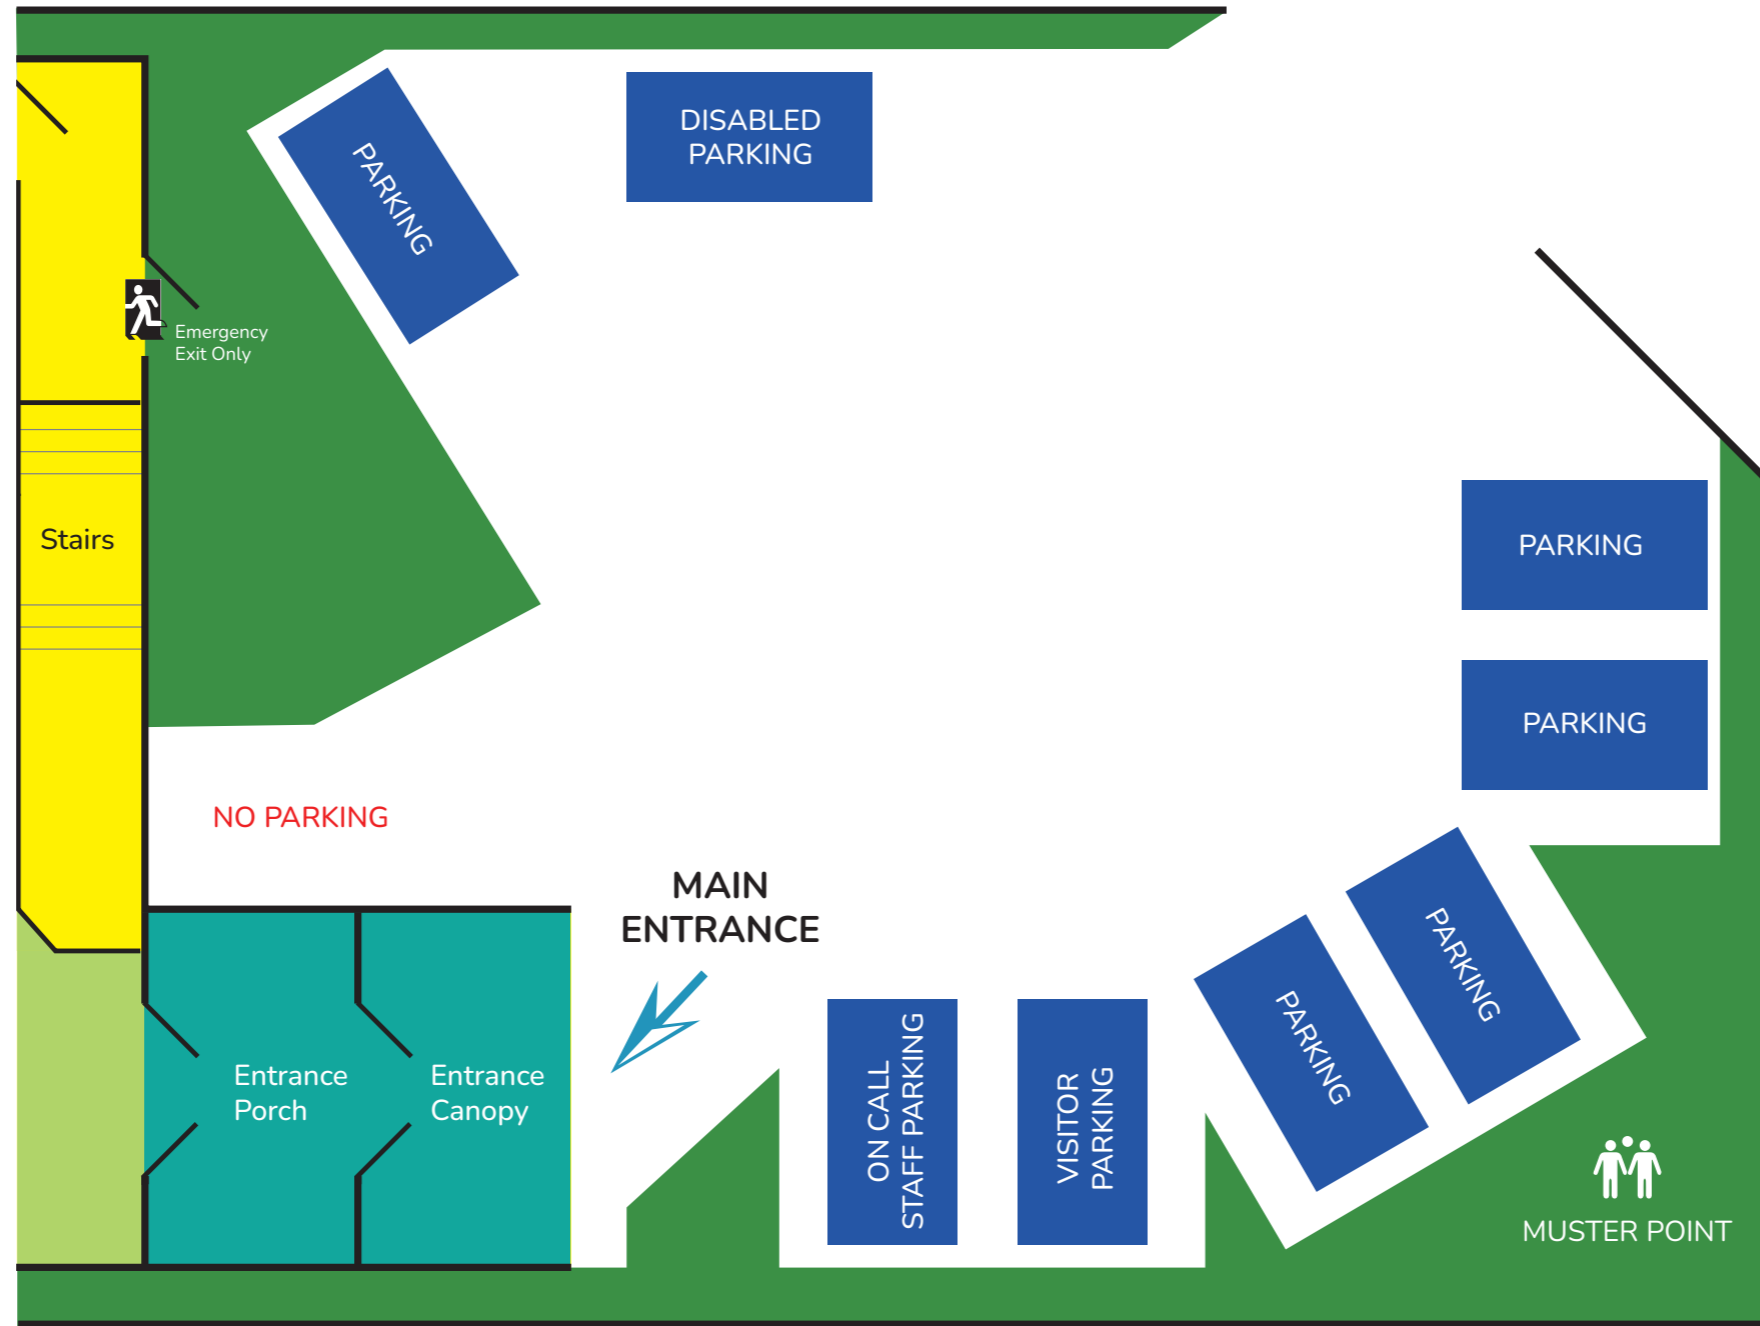

CAR PARK

Paul Sartori House is located between the Leisure Centre and the NFU Building

## GROUND FLOOR

Paul Sartori House is located between the Leisure Centre and the NFU Building

FIRST FLOOR

Paul Sartori House is located between the Leisure Centre and the NFU Building